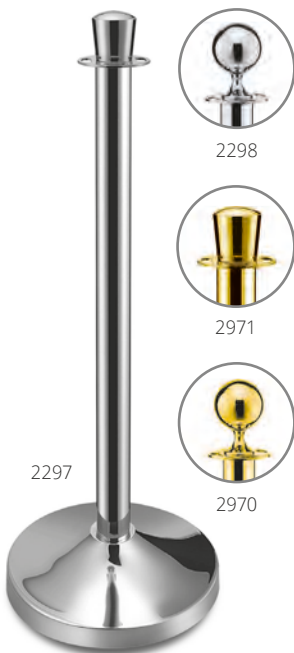

ART.-NR. | ORDER NO | **DIVERS**

ABGRENZUNGS-STÄNDER

POST FOR QUEUE MANAGEMENT - CYLINDER

H	94,0 cm	37,0"
C	Zylinder silber/ Cylinder silver: #2297	
C	Zylinder Titanium gold/ Cylinder golden: #2971	
C	Kugel silber/ Sphere silver: #2298	
C	Kugel Titanium gold/ Sphere golden: #2970	